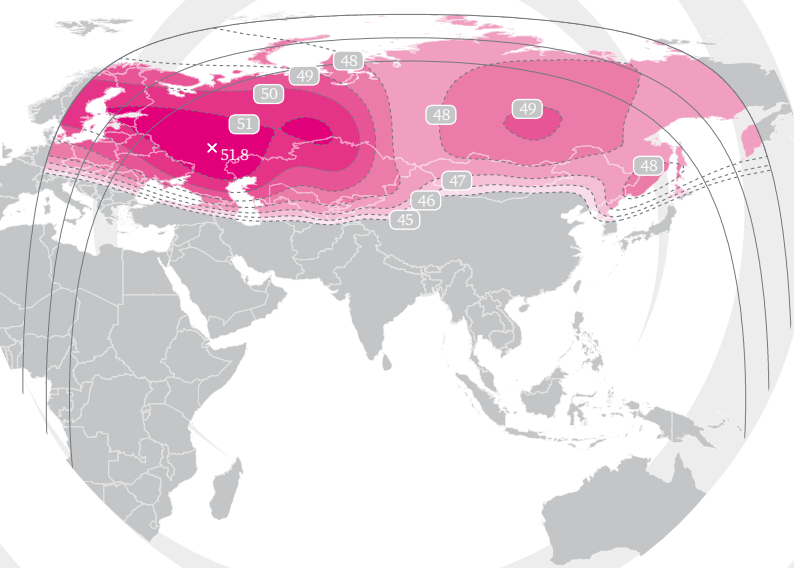

Romantis Multimedia Platform

Universal Satellite Platform via Intelsat 15 at 85° East for TV and radio broadcasters, IPTV and broadband network operators in Russia & the CIS

Launched on November 30, 2009, Intelsat 15 satellite is designed to provide video and data services from 85° East through its high power Ku-band payload covering the largest part of Eurasia.

Through this exceptional capacity Romantis is deploying an interactive satellite multimedia platform with a wide coverage over the most part of Russia and the CIS. Optimized for broadband communications, the Romantis Multimedia Platform will support a variety of applications, including SD and HD distribution, IPTV service networks as well as broadband services.

Romantis Multimedia Platform is based on the bandwidth-friendly DVB-S2 standard with a centralized uplink station. DVB-S2 package may deliver TV programs in MPEG-2/MPEG-4 standards, radio channels and broadband IP.

Intelsat 15 Key Benefits

- Newest satellite for the CIS states with customized wide beam
- DTH-class power with FSS frequencies
- Designed both for DTV and VSAT
- Strategic location at 85° East makes possible multibeam reception of popular Russian neighbor satellites at 80° East and 90° East

Intelsat 15 Coverage Area

EIRP contours, dBW

Intelsat 15 Footprint and Key Parameters

Date of launch:	30.11.2009
Lifetime:	> 17 years
Type of transponders:	FSS, Ku-Band
Transponders:	6 × 36 MHz for Russian Beam
Polarization:	Linear
Downlink Frequency:	12,50—12,75 GHz
Edge of Coverage e.i.r.p.:	> 46,5 dBW
Uplink Frequency:	14,00—14,25 GHz
Edge of Coverage G/T:	> 0,0 dB/K
SFD Range:	от -98 до -74 dBW/m²