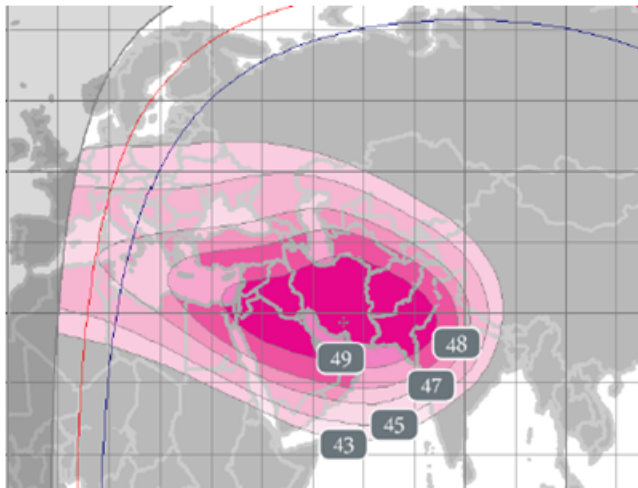

53° East

EXPRESS-AM6

Ku-band Fixed Beam EIRP Map (dBW)

53° East

EXPRESS-AM6

Ku-band steerable Beam #1 EIRP Map (dBW)

KU-BAND

80° East

EXPRESS-AM22

Ku-band steerable Beam #2 EIRP Map (dBW)

80° East

EXPRESS-AM22

Ku-band steerable Beam #1 EIRP Map (dBW)

KU-BAND

*Express-AM6 and Express-AM22 are already launched spacecraft deployment.

Europe, Middle East & Africa
 ROMANTIS GmbH
 Lilienthalstraße 5d, 12529,
 Berlin-Schönefeld, Germany
 T: +49-30-565-90-4812
 F: +49-30-565-90-4885
 E: info@romantis.com
 W: www.romantis.com