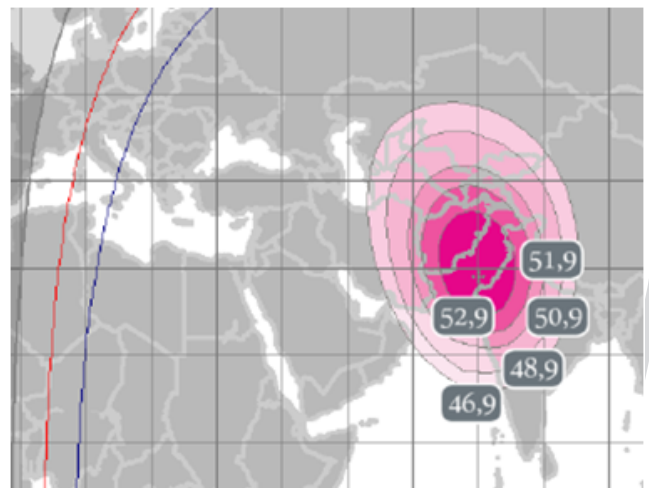

53° East

EXPRESS-AM6

Ku-band Fixed Beam EIRP Map (dBW)

53° East

EXPRESS-AM6

Ku-band steerable Beam #1 EIRP Map (dBW)

KU-BAND

80° East

EXPRESS-AM22

Ku-band steerable Beam #2 EIRP Map (dBW)

80° East

EXPRESS-AM22

Ku-band steerable Beam #1 EIRP Map (dBW)

KU-BAND

*Express-AM6 and Express-AM22 are already launched spacecraft deployment.

Europe, Middle East & Africa
 ROMANTIS GmbH
 Lilienthalstraße 5d, 12529,
 Berlin-Schönefeld, Germany
 T: +49-30-565-90-4812
 F: +49-30-565-90-4885
 E: info@romantis.com
 W: www.romantis.com