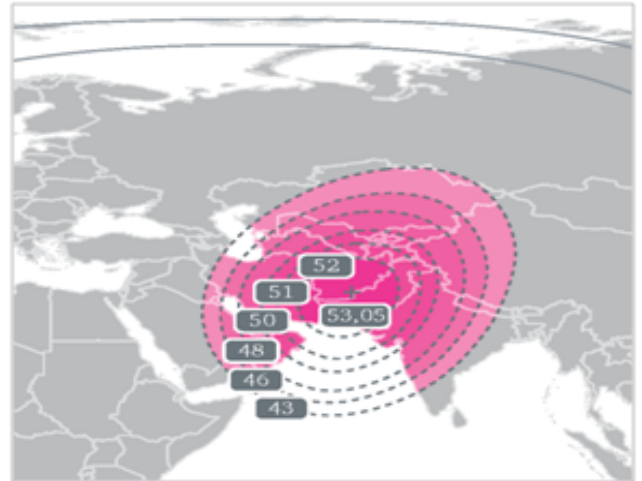

53° East

EXPRESS-AM6

Ku-band Fixed Beam EIRP Map (dBW)

53° East

EXPRESS-AM6

Ku-band steerable Beam #1 EIRP Map (dBW)

KU-BAND

80° East

EXPRESS-AM22

Ku-band steerable Beam #2 EIRP Map (dBW)

80° East

EXPRESS-AM22

Ku-band steerable Beam #1 EIRP Map (dBW)

KU-BAND

*Express-AM6 and Express-AM22 are already launched spacecraft deployment.

Europe, Middle East & Africa
 ROMANTIS GmbH
 Lilienthalstraße 5d, 12529,
 Berlin-Schönefeld, Germany
 T: +49-30-565-90-4812
 F: +49-30-565-90-4885
 E: info@romantis.com
 W: www.romantis.com