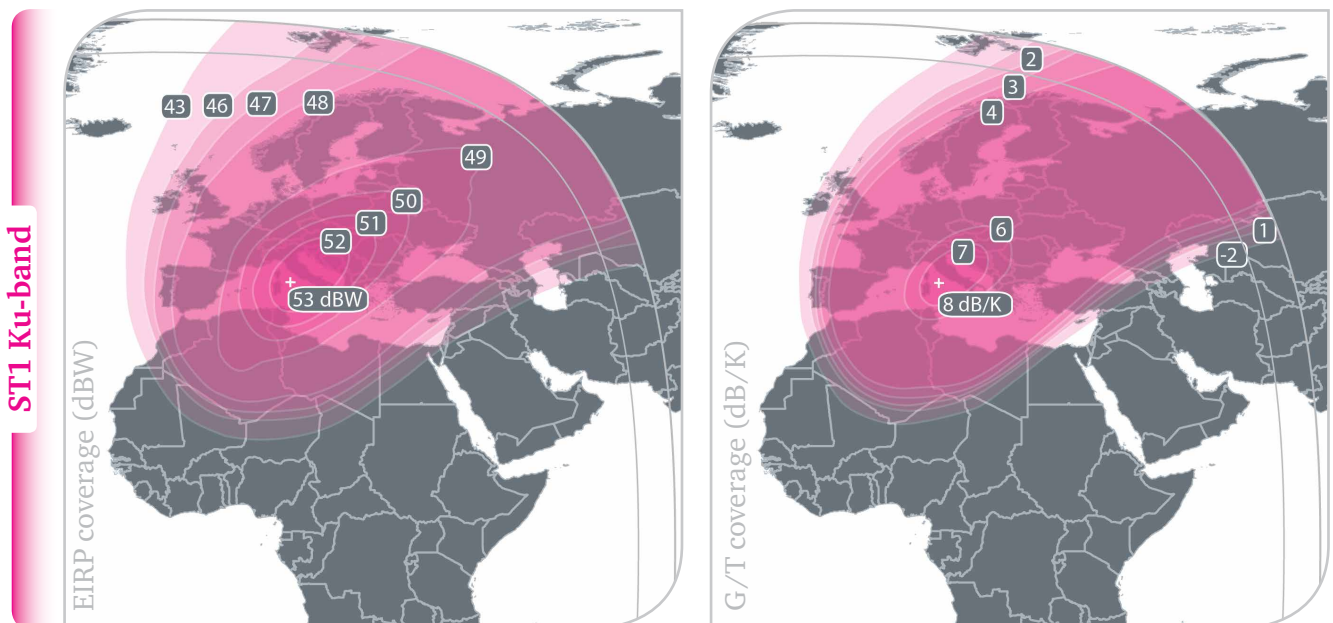

EXPRESS AM-44 | 11° W

EUROPE | ME | AFRICA

Manufacturer	NPO PM and Thales Alenia Space
Date of launch	February 2009
Lifetime	10 years
Orbit	11° West
Ku-band, Linear	16x54 MHz (150W)
C-band, Circular	10x40 MHz (100W)
Cross-strap	Supported

The Express AM44 is a highly-powerful satellite with good coverage of Europe and the Middle East. Located at 11°W, this satellite is a good choice for TV distribution and contribution services.

ST1 Ku-band