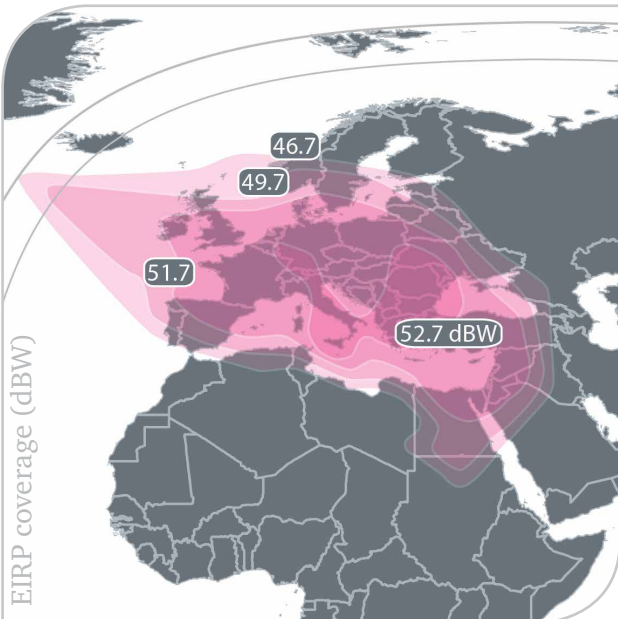

EXPRESS AM-7 | 40° E

Express AM7 was built by EADS Astrium and launched on March 2015 with lifetime of 15 years.

FK2 Ku-band

FK3 Ku-band

SK1 Ku-band