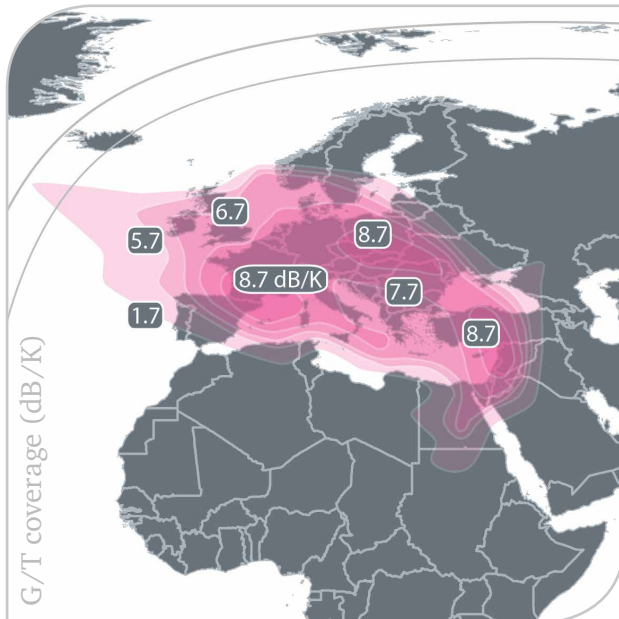

EXPRESS AM-7 | 40° E

Express AM7 was built by EADS Astrium and launched on March 2015 with lifetime of 15 years.

FK2 Ku-band

FK3 Ku-band

SK1 Ku-band