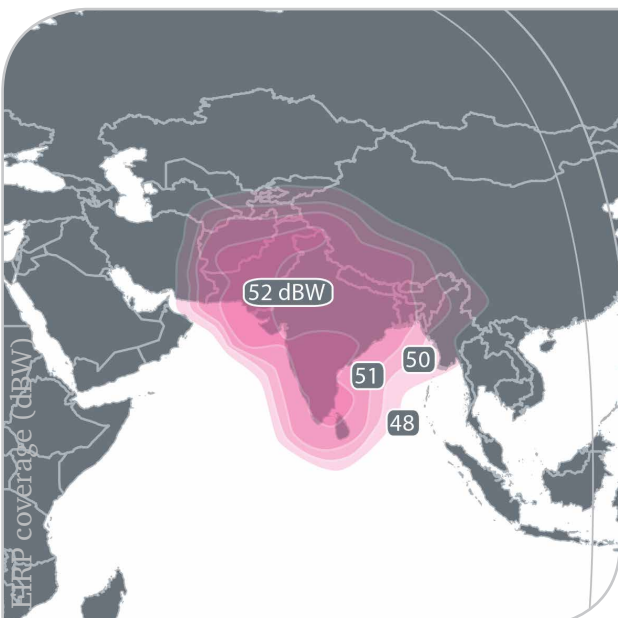

EXPRESS AM-7 | 40° E

Express AM7 was built by EADS Astrium and launched on March 2015 with lifetime of 15 years.

FK2 Ku-band

FK3 Ku-band

SK1 Ku-band