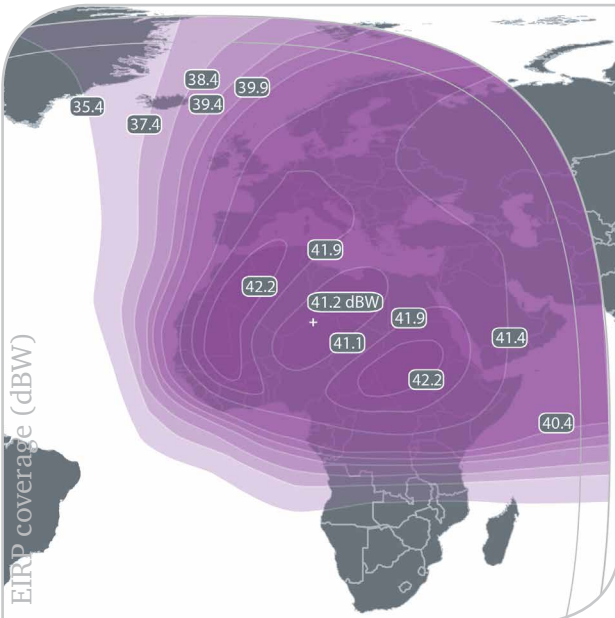

FK3 Ku-band

FC1 C-band

FC2 C-band