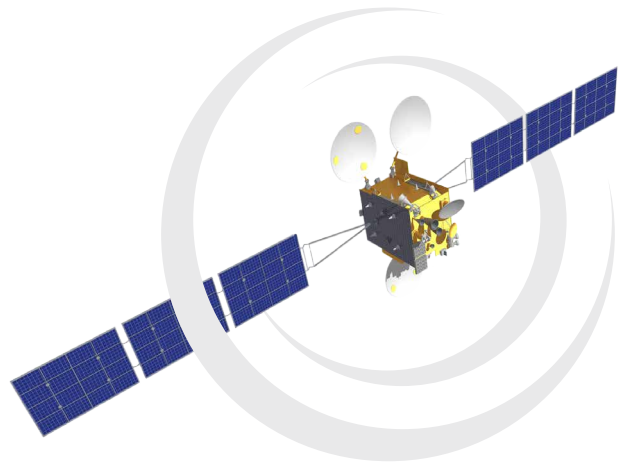

# EXPRESS AM-8 | 14° W

LATAM | USA | ME | AFRICA | EUROPE

Manufacturer	ISS and Thales Alenia Space
Date of launch	September 2015
Lifetime	15 years
Orbit	14° West
Ku-band, Linear	12x36 MHz; 4x54 MHz (150W)
C-band, Circular	24x40 MHz (100W)
Cross-strap	Supported

Located at 14°W, the Express AM8 satellite provides powerful coverage of Europe, Africa, and the Americas. It is a unique satellite with trans-atlantic coverage and custom cross-strap configurations.

**FK3 Ku-band**