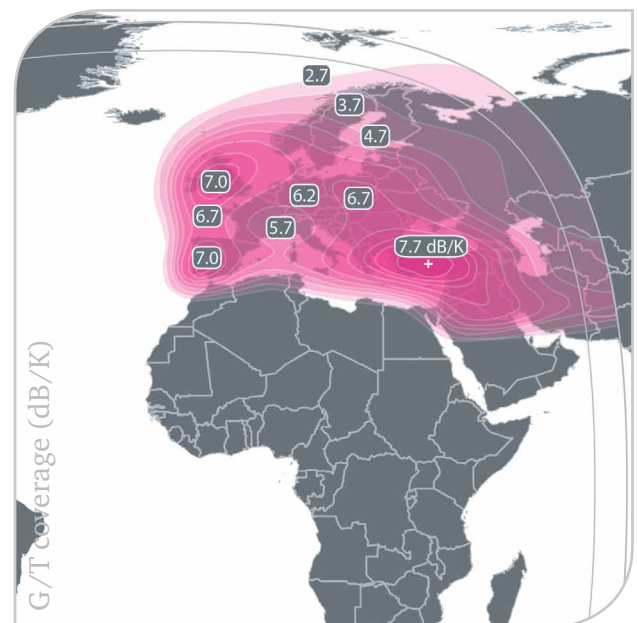

# EXPRESS AM-8 | 14° W

LATAM | USA | ME | AFRICA | EUROPE

Manufacturer	ISS and Thales Alenia Space
Date of launch	September 2015
Lifetime	15 years
Orbit	14° West
Ku-band, Linear	12x36 MHz; 4x54 MHz (150W)
C-band, Circular	24x40 MHz (100W)
Cross-strap	Supported

Located at 14°W, the Express AM8 satellite provides powerful coverage of Europe, Africa, and the Americas. It is a unique satellite with trans-atlantic coverage and custom cross-strap configurations.

**FK3 Ku-band**