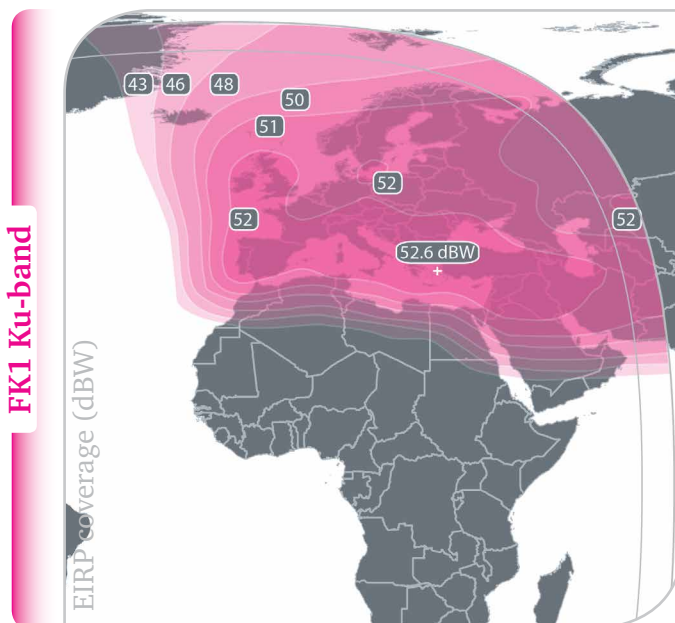

# EXPRESS AM-8 | 14° W

LATAM | USA | ME | AFRICA | EUROPE

Manufacturer	ISS and Thales Alenia Space
Date of launch	September 2015
Lifetime	15 years
Orbit	14° West
Ku-band, Linear	12x36 MHz; 4x54 MHz (150W)
C-band, Circular	24x40 MHz (100W)
Cross-strap	Supported

Located at 14°W, the Express AM8 satellite provides powerful coverage of Europe, Africa, and the Americas. It is a unique satellite with trans-atlantic coverage and custom cross-strap configurations.

**FK3 Ku-band**