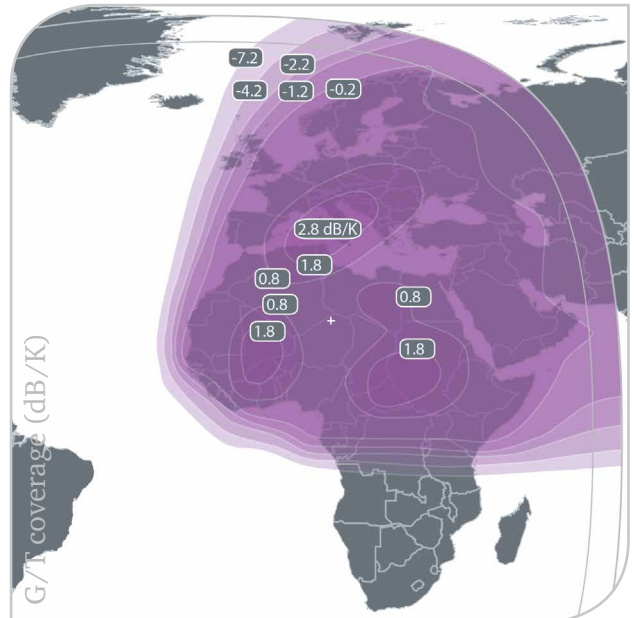

FK3 Ku-band

FC1 C-band

FC2 C-band