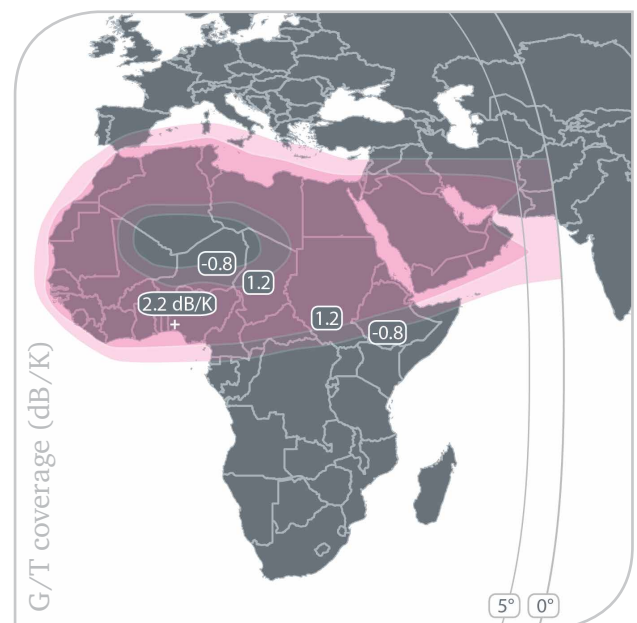

# EXPRESS AM-8 | 14° W

LATAM | USA | ME | AFRICA | EUROPE

Manufacturer	ISS and Thales Alenia Space
Date of launch	September 2015
Lifetime	15 years
Orbit	14° West
Ku-band, Linear	12x36 MHz; 4x54 MHz (150W)
C-band, Circular	24x40 MHz (100W)
Cross-strap	Supported

Located at 14°W, the Express AM8 satellite provides powerful coverage of Europe, Africa, and the Americas. It is a unique satellite with trans-atlantic coverage and custom cross-strap configurations.

**FK3 Ku-band**