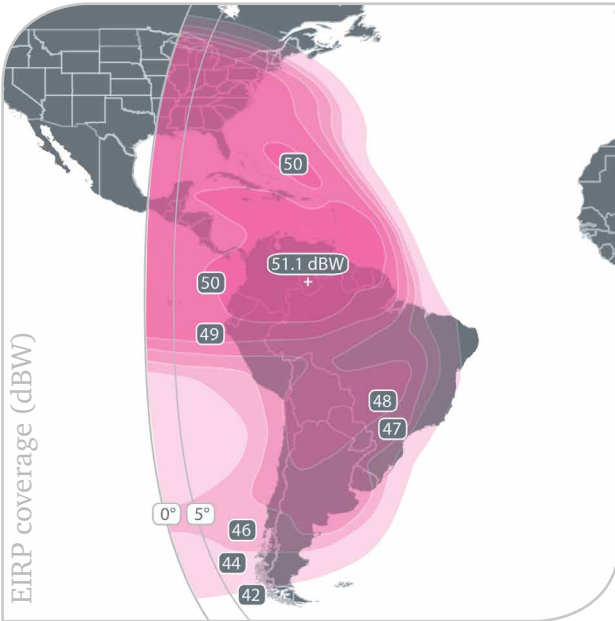

# EXPRESS AM-8 | 14° W

LATAM | USA | ME | AFRICA | EUROPE

Manufacturer	ISS and Thales Alenia Space
Date of launch	September 2015
Lifetime	15 years
Orbit	14° West
Ku-band, Linear	12x36 MHz; 4x54 MHz (150W)
C-band, Circular	24x40 MHz (100W)
Cross-strap	Supported

Located at 14°W, the Express AM8 satellite provides powerful coverage of Europe, Africa, and the Americas. It is a unique satellite with trans-atlantic coverage and custom cross-strap configurations.

**FK3 Ku-band**