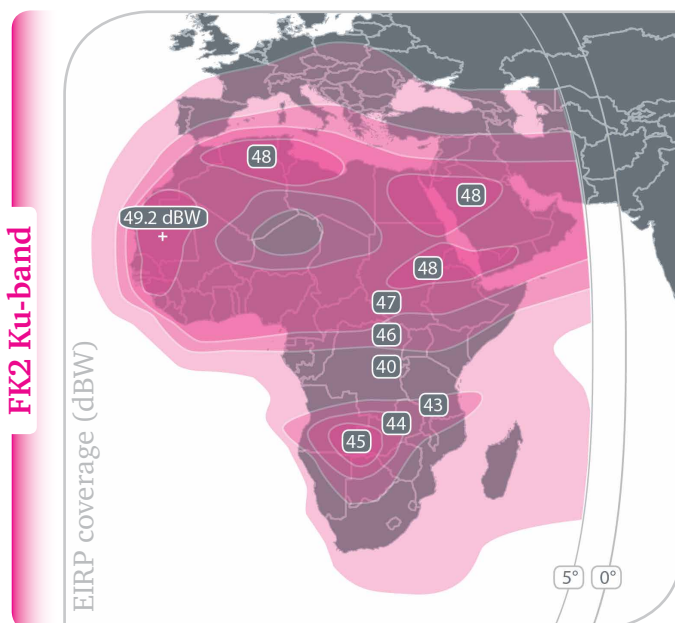

# EXPRESS AM-8 | 14° W

LATAM | USA | ME | AFRICA | EUROPE

Manufacturer	ISS and Thales Alenia Space
Date of launch	September 2015
Lifetime	15 years
Orbit	14° West
Ku-band, Linear	12x36 MHz; 4x54 MHz (150W)
C-band, Circular	24x40 MHz (100W)
Cross-strap	Supported

Located at 14°W, the Express AM8 satellite provides powerful coverage of Europe, Africa, and the Americas. It is a unique satellite with trans-atlantic coverage and custom cross-strap configurations.

**FK3 Ku-band**