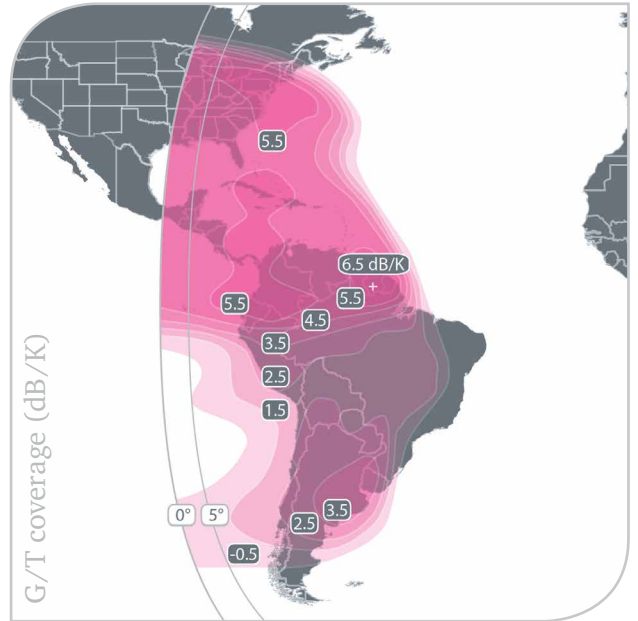

# EXPRESS AM-8 | 14° W

LATAM | USA | ME | AFRICA | EUROPE

Manufacturer	ISS and Thales Alenia Space
Date of launch	September 2015
Lifetime	15 years
Orbit	14° West
Ku-band, Linear	12x36 MHz; 4x54 MHz (150W)
C-band, Circular	24x40 MHz (100W)
Cross-strap	Supported

Located at 14°W, the Express AM8 satellite provides powerful coverage of Europe, Africa, and the Americas. It is a unique satellite with trans-atlantic coverage and custom cross-strap configurations.

**FK3 Ku-band**