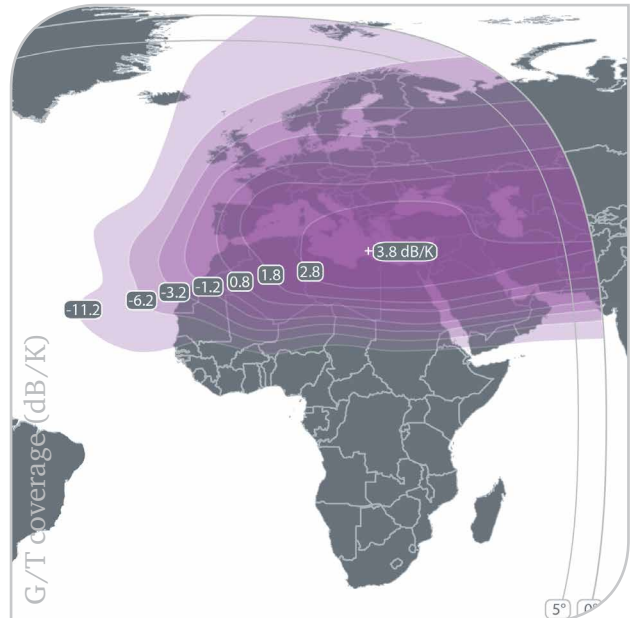

Zone Beam C-band