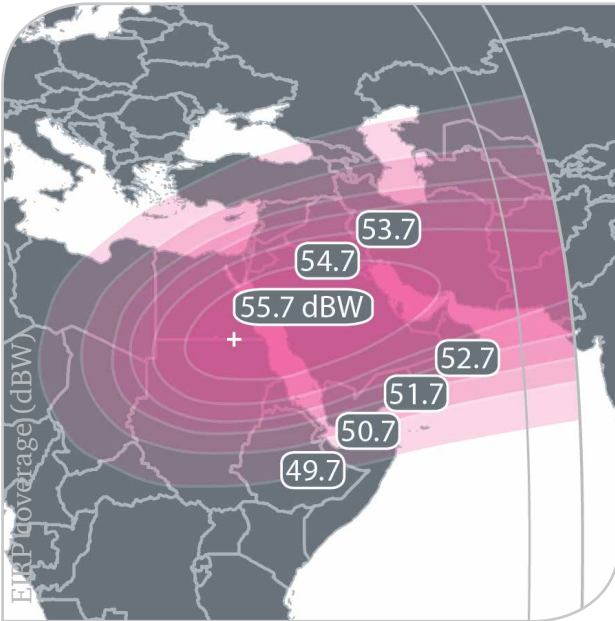

ST2 Ku-band