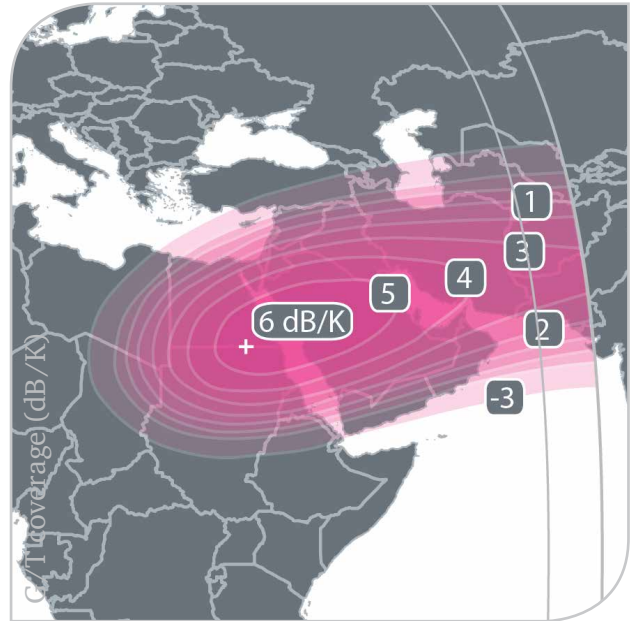

ST2 Ku-band