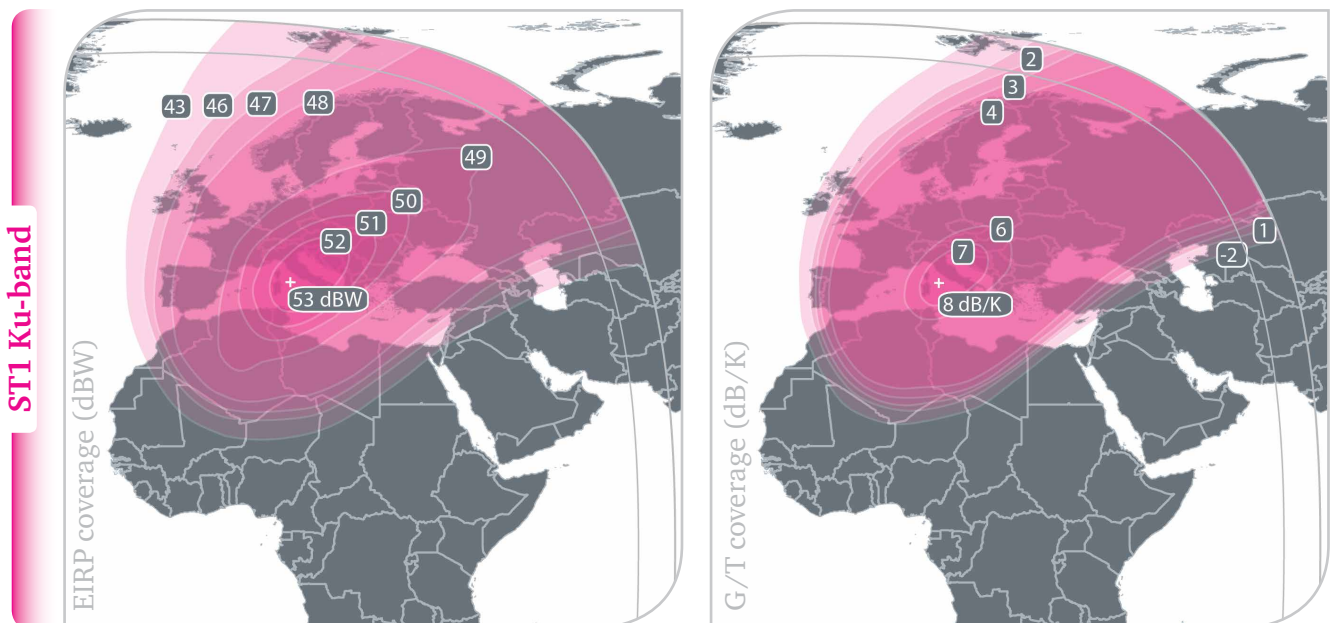

# EXPRESS AM-44 | 11° W

EUROPE | ME | AFRICA

Manufacturer	NPO PM and Thales Alenia Space
Date of launch	February 2009
Lifetime	10 years
Orbit	11° West
Ku-band, Linear	16x54 MHz (150W)
C-band, Circular	10x40 MHz (100W)
Cross-strap	Supported

The Express AM44 is a highly-powerful satellite with good coverage of Europe and the Middle East. Located at 11°W, this satellite is a good choice for TV distribution and contribution services.

ST1 Ku-band