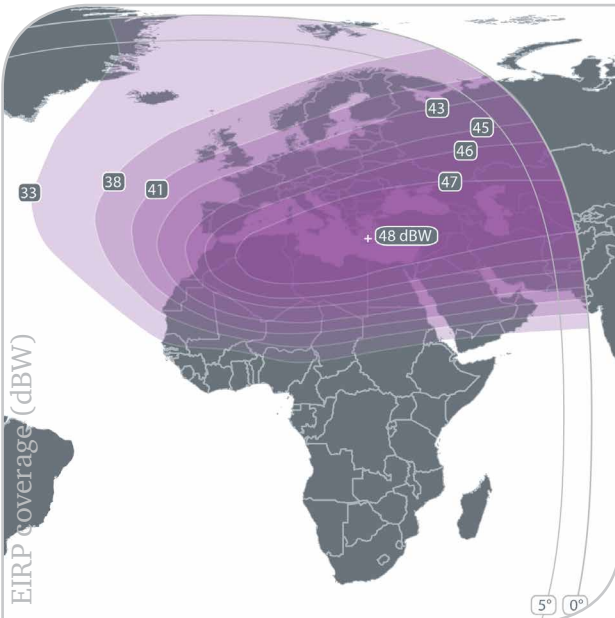

Zone Beam C-band